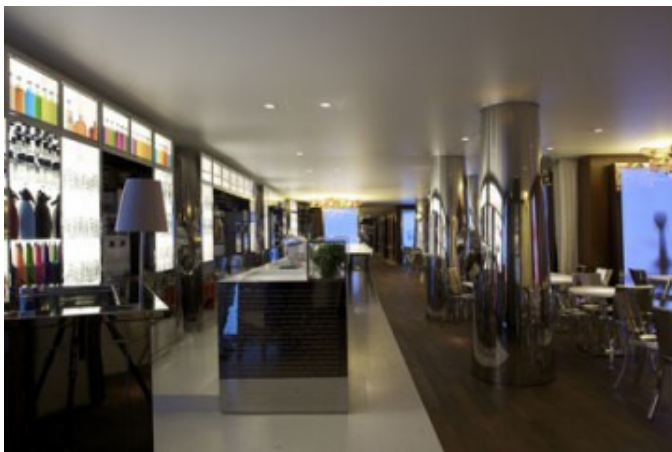

Luis Alfonso, Display Product Manager for Panasonic PPDE in France said: "Paradis Du Fruit's use of our plasma's is a testament the range of our installs our product can be used for. Its reliability, flexibility and high performance makes it the ideal display format for a range of markets including digital signage, entertainment, high-end home theatre, sports playback, command and control, and higher education. Our 103" Plasma is a world beating product that has garnered widespread acclaim for its size and picture quality and has become the industry's leading high-impact, large-format display for a wide range of commercial applications."

Why Panasonic for Leisure?

- **Large displays** to make an impact
- **Crisp FHD images** for refined communications
- **Dynamic images** seen from any angle eliminates image distortion
- **Robust & durable** build reduces potential damage in public spaces
- **Sharp & clear** fast moving images eliminates motion blur
- **Versatile image display functions** creates easy and effective digital signage

Local Contact

Name: Luis Afonso

Panasonic France

1-3 avenue François Mitterrand

Address: **F-93218-La Plaine Saint Denis**

Tel. +33 155936622

Email: Luis.afonso@eu.panasonic.com

☐ Internal use only

☒ Consent given for external use

Panasonic AVC System Europe Company

A division of Panasonic Marketing Europe GmbH
Hagenauer Str. 43, D-65203, Wiesbaden, Germany

Email: plasmadisplaysolutions@eu.panasonic.com

www.panasonic.eu

Panasonic
ideas for life

**Professional
Plasma Displays**
Europe